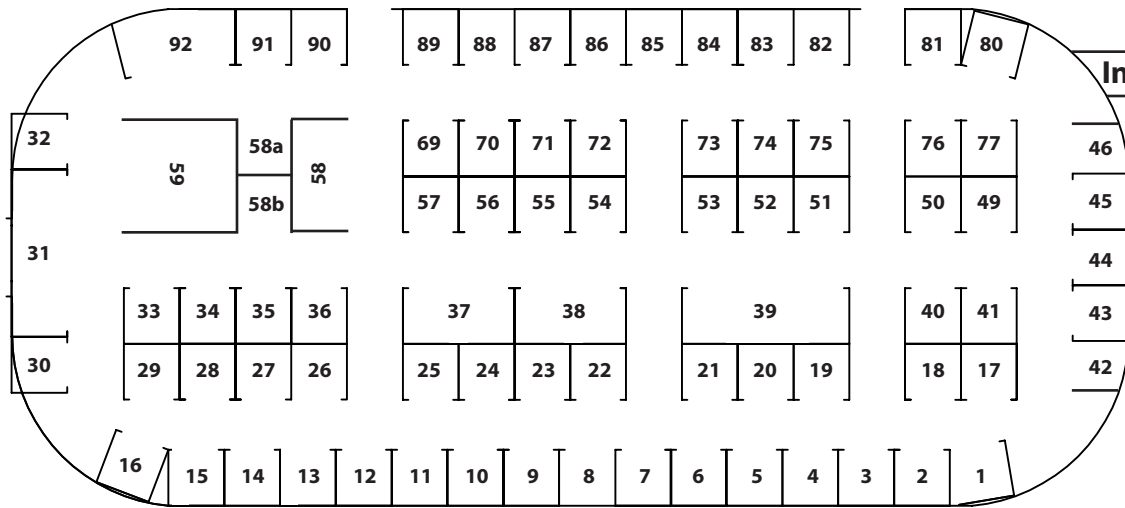

**Men**

Restrooms

**Women**

**HOMESHOW**

APRIL 8-11, 2010 - FAMILY FIRST SPORTS PARK ERIE, PA

BUILDERS ASSOCIATION OF NORTHWESTERN PENNSYLVANIA

Information

Show Decorator

South Loading Door

Exhibitor Entrance