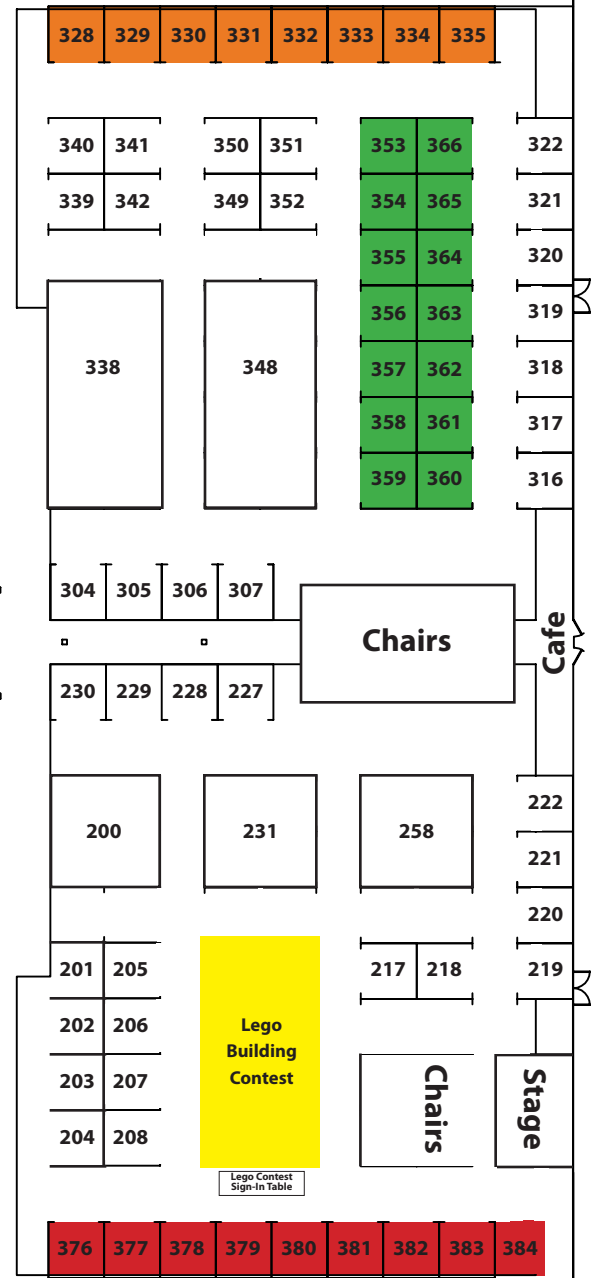

**Men**

Restrooms

**Women**

**HOMESHOW**

APRIL 8-11, 2010 - FAMILY FIRST SPORTS PARK ERIE, PA

BUILDERS ASSOCIATION OF NORTHWESTERN PENNSYLVANIA

Information

Show Decorator

South Loading Door

Exhibitor Entrance