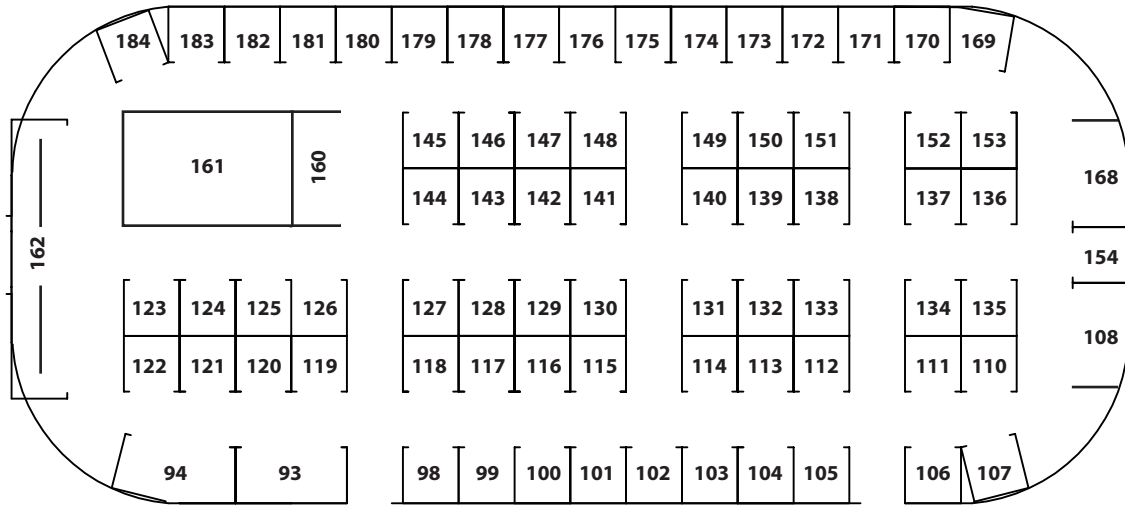

50th Annual Home Show

- Just For Kids
- Lego Building Contest
- Just Green
- Interior Design

North Loading Door

Tickets

Family First Offices

Food Bank House

Awards of Excellence Winners

50 YEARS OF HISTORY OF THE EVENT

Men

Restrooms

Women

HOMESHOW

APRIL 8-11, 2010 - FAMILY FIRST SPORTS PARK ERIE, PA

BUILDERS ASSOCIATION OF NORTHWESTERN PENNSYLVANIA